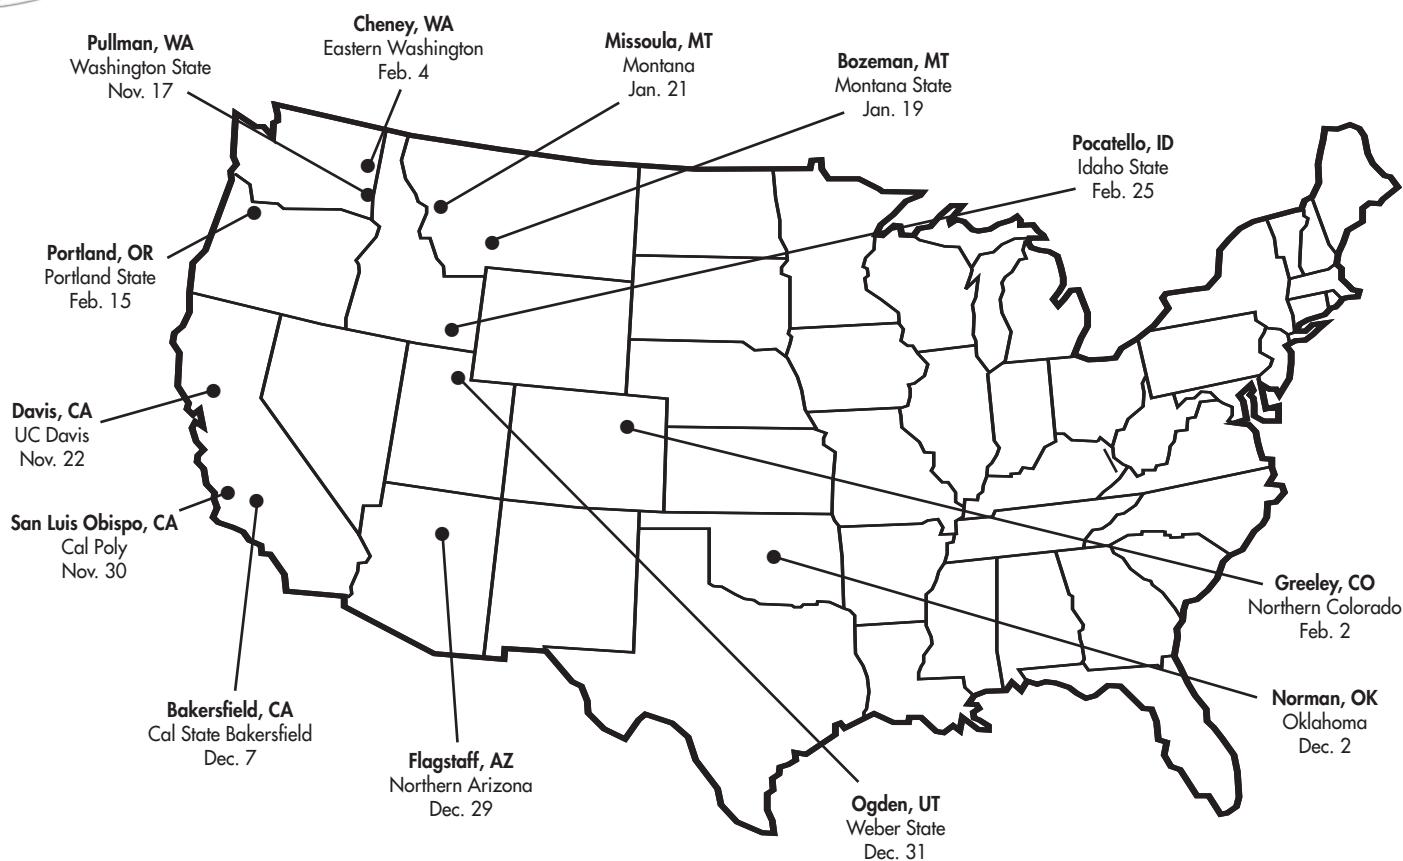

TRAVEL DESTINATIONS

Washington State

Best Western
1516 Pullman Rd.
Moscow, ID 83843
(208) 882-0550
Depart from Sacramento: Nov. 16
Return to Sacramento: Nov. 18

Cal Poly

Embassy Suites
333 Madonna Rd.
San Luis Obispo, CA 93405
(805) 549-0800
Depart from Sacramento: Nov. 29
Depart for Norman: Dec. 1

The Big Sky spreads across eight states spanning from the Pacific Ocean to the Rocky Mountain Front. The Big Sky is represented

along the entire west coast with schools in Washington, Oregon and California. League schools also range up and down the Rocky Mountains with institutions in Montana, Idaho, Utah, Arizona and Colorado. Of the eight western-most states in the contiguous United States only one, Nevada, is not represented in the Big Sky.