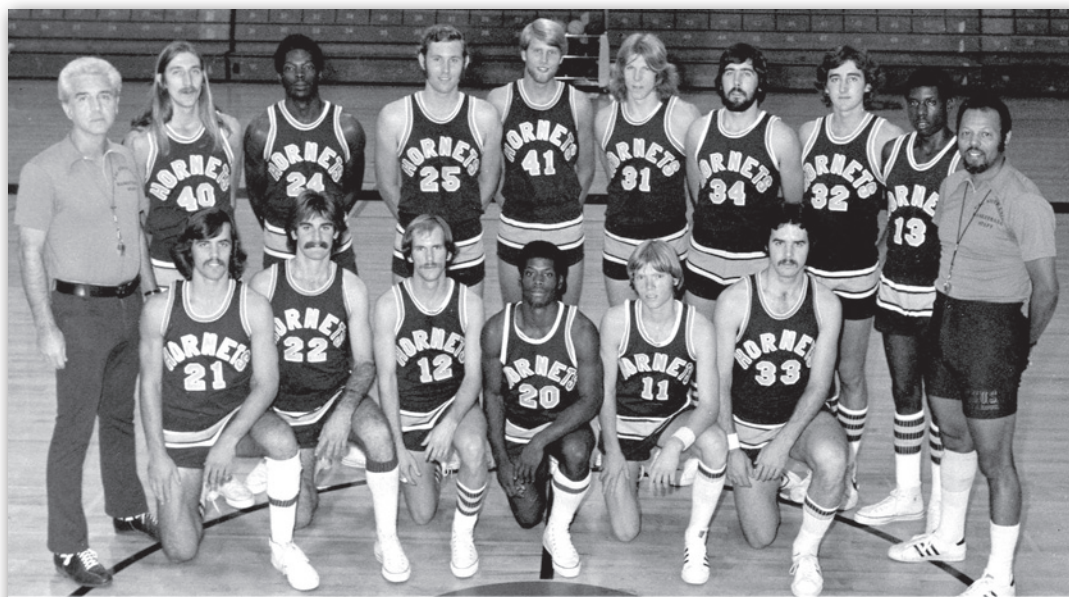

Led by all-Far Western Conference selections Nate Robinson (#24), Russ Carlson (#31) and Chuck Gulo (#40), the 1976-77 squad won a share of the conference title with an 8-4 record. The conference co-championship was the program's fifth since joining the league in 1953-54. Robinson, who was the conference's co-player of the year after averaging 14.3 points and 9.0 rebounds per game, was inducted into the program's Hall of Fame in November of 2009.